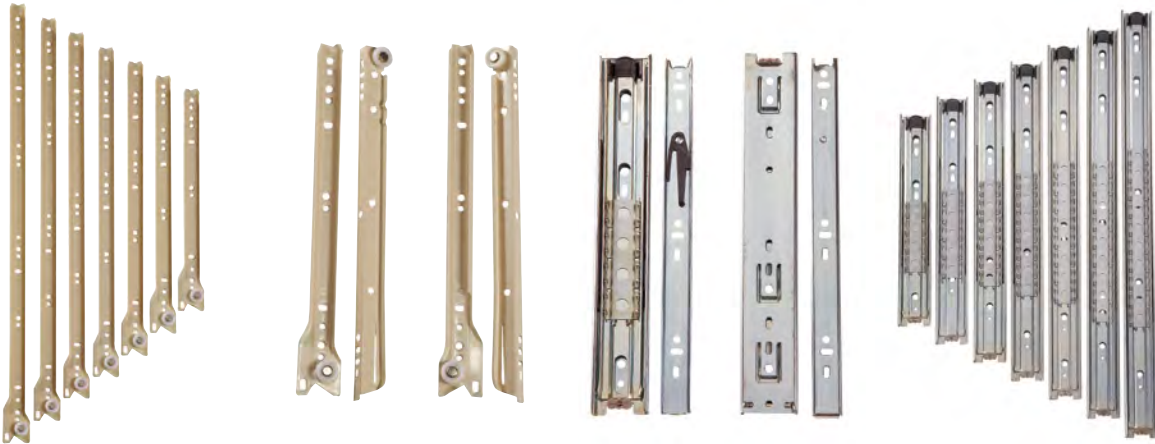

RVD Part #	Quantity Per Pack	Description
D412	1 Set	45 MM Ball Bearing Slide 12" set
D414	1 Set	45 MM Ball Bearing Slide 14" set
D416	1 Set	45 MM Ball Bearing Slide 16" set
D418	1 Set	45 MM Ball Bearing Slide 18" set
D420	1 Set	45 MM Ball Bearing Slide 20" set
D422	1 Set	45 MM Ball Bearing Slide 22" set
D424	1 Set	45 MM Ball Bearing Slide 24" set