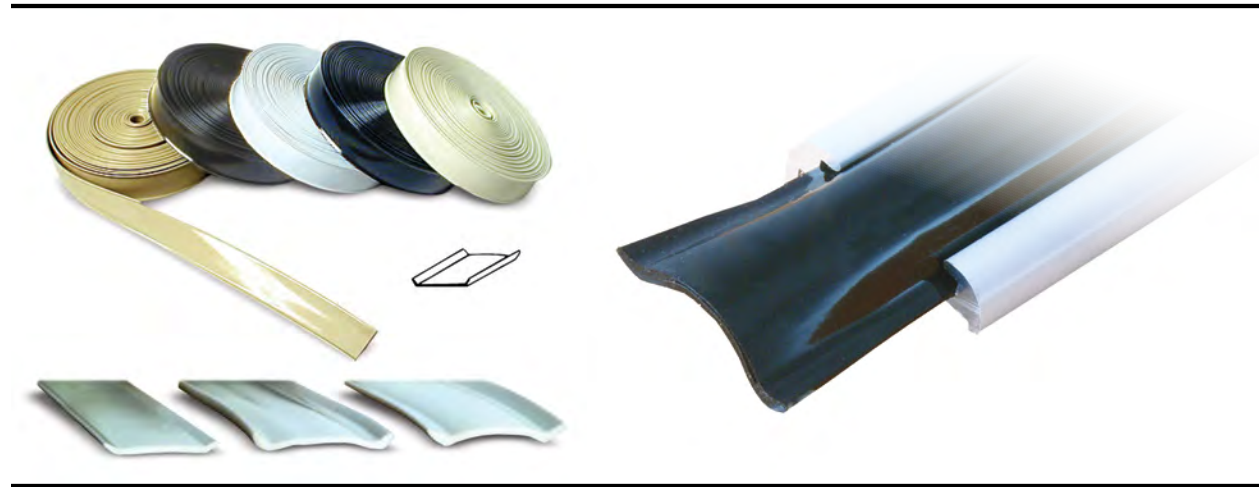

RVD Part #	Quantity Per Pack	Description
E321	25 feet	Standard Insert Trim - 1" x 25' - White
E323	25 feet	Standard Insert Trim - 1" x 25' - Col White
E325	25 feet	Standard Insert Trim - 1" x 25' - Beige
E327	25 feet	Standard Insert Trim - 1" x 25' - Brown
E329	25 feet	Standard Insert Trim - 1" x 25' - Black
E330	25 feet	Narrow Insert Trim - 3/4" x 25' - White
E331	25 feet	Narrow Insert Trim - 3/4" x 25' - Col White
E361	25 feet	Heavy Duty Insert Trim - 1" x 25' - White
E363	25 feet	Heavy Duty Insert Trim - 1" x 25' - Col White
E369	25 feet	Heavy Duty Insert Trim - 1" x 25' - Black
E461	100 feet	Heavy Duty Insert Trim - 1" x 100' - White
E463	100 feet	Heavy Duty Insert Trim - 1" x 100' - Col White
E469	100 feet	Heavy Duty Insert Trim - 1" x 100' - Black