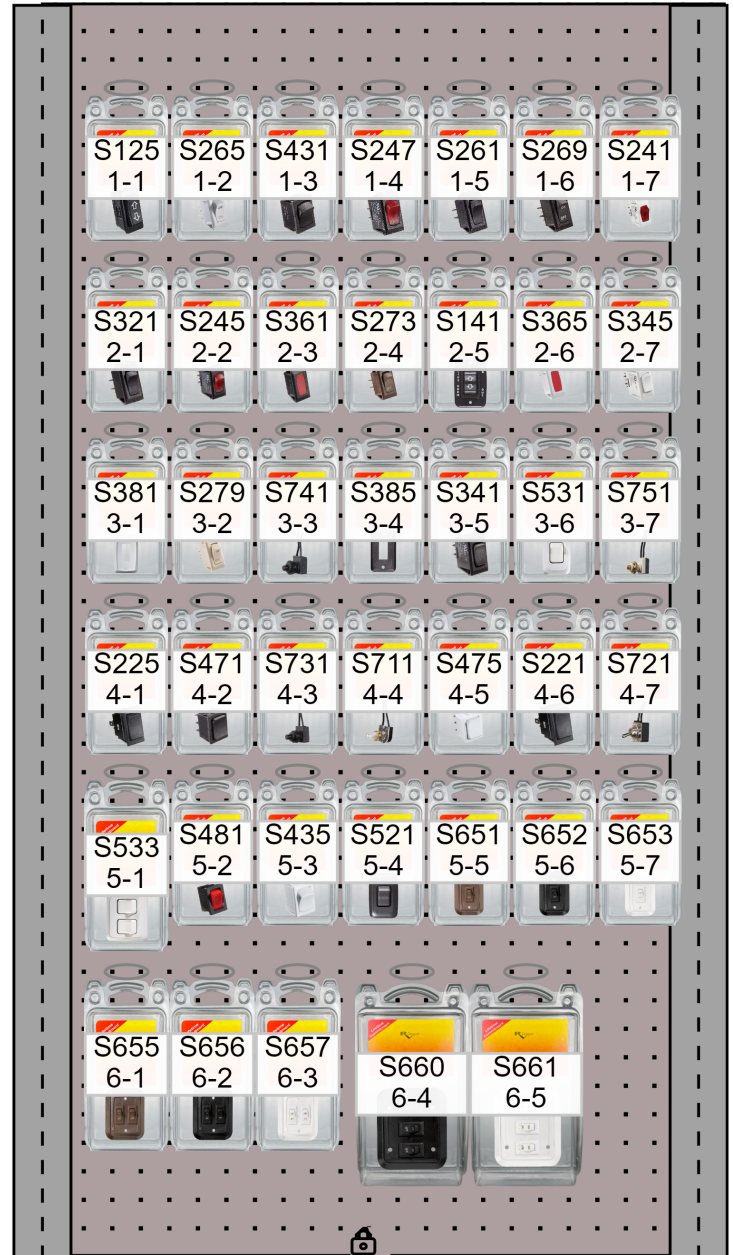

**DC Electrical
Middle Panel**