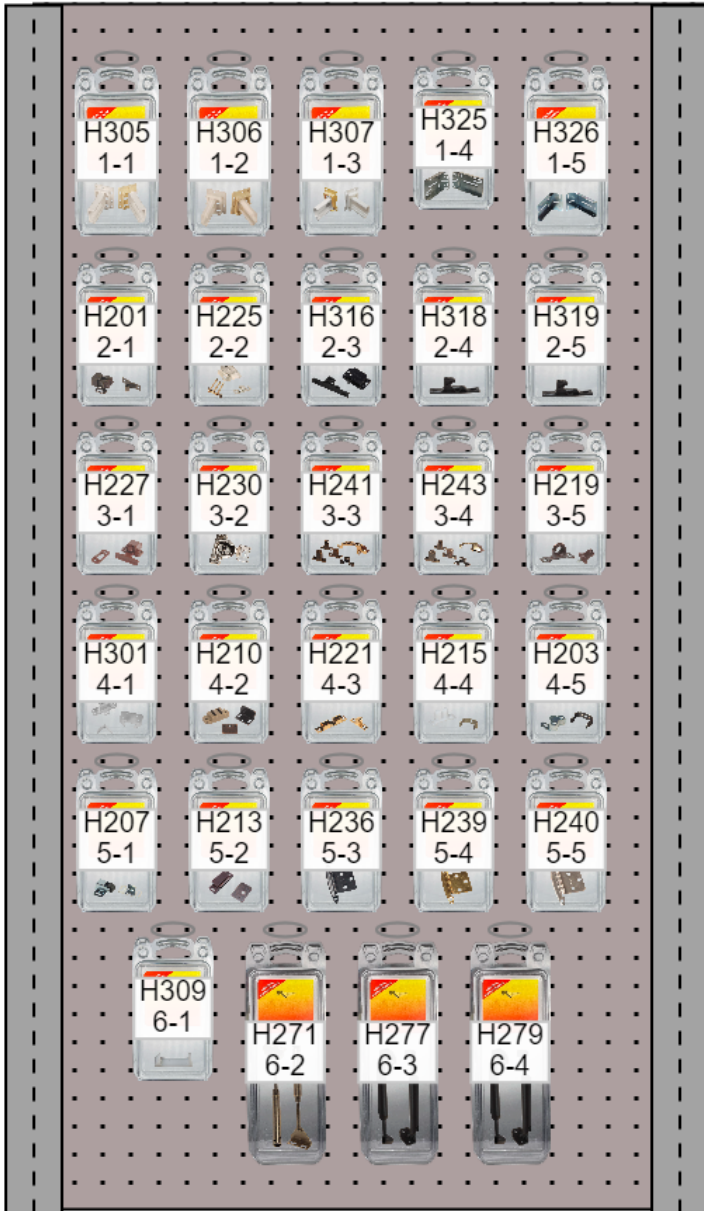

# KIT-SG10 Slider 1 Back Wall

**Cabinet  
Front Panel**

**Interior  
Middle Panel**

Part #	Desc	Qty
<b>Pegboard</b>	<b>Name: SG Middle Panel Height: 44" Width: 24"</b>	
H750	Tieback - clear plastic 18"	3
H711	Window Knob - Black 1/2" shaft	3
H713	Window Knob - Black 1" shaft	3
H527	Sliding Mirrored Door Latch - Universal	3
H603	Screw Covers - Black	3
H715	Window Knob - White 1/2" shaft	3
H717	Window Knob - White 1" shaft	3
H697	Hehr Window Latch, Black - Double Pane	3
H695	Hehr Window Latch, Black - Single Pane	2
H718	Window Knob - Beige - 1/2" shaft	3
H719	Window Knob - Beige - 1" shaft	3
H521	Door Latch without lock	2
H701	Plastic Window Crank 1"	3
H707	Metal Window Crank 1"	3
H710	Vent Crank	3
H531	Privacy Latch	2
H703	Plastic Window Crank 1 3/8"	3
H705	Plastic Window Crank 1 3/4"	3
H709	Metal Window Crank - 1 3/4"	3
H505	Folding Shelf Brackets 8" x 8"	2
H528	Sliding Door Guide	3
H529	Sliding Door Hanger	3
H530	Sliding Door Wheels & Hanger	3
H509	Bunk Latch 3 1/2 " - Brass Finish	3
H577	Shower Door Catch	3
H601	Screw Covers - White	3
H613	Rosette Washers - White	3