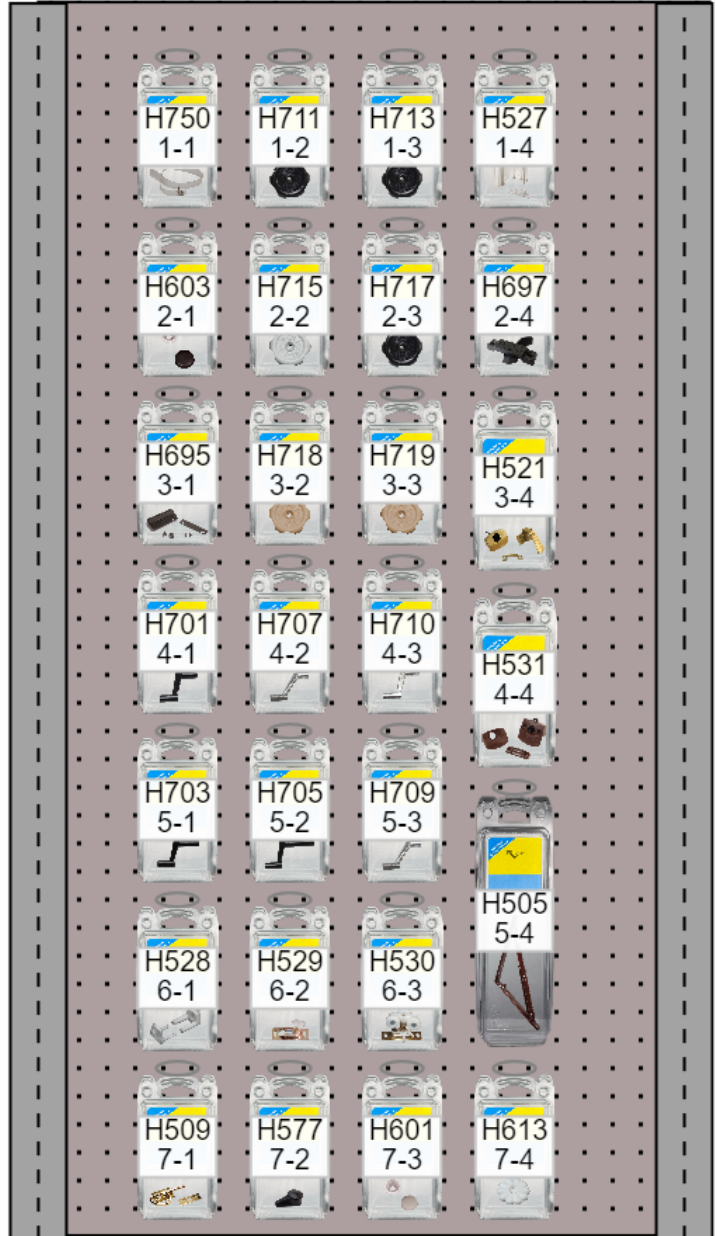

**Cabinet  
Front Panel**

**Interior  
Middle Panel**

Part #	Desc	Qty
<b>Pegboard</b>	<b>Name: SG Middle Panel Height: 44" Width: 24"</b>	
H750	Tieback - clear plastic 18"	3
H711	Window Knob - Black 1/2" shaft	3
H713	Window Knob - Black 1" shaft	3
H527	Sliding Mirrored Door Latch - Universal	3
H603	Screw Covers - Black	3
H715	Window Knob - White 1/2" shaft	3
H717	Window Knob - White 1" shaft	3
H697	Hehr Window Latch, Black - Double Pane	3
H695	Hehr Window Latch, Black - Single Pane	2
H718	Window Knob - Beige - 1/2" shaft	3
H719	Window Knob - Beige - 1" shaft	3
H521	Door Latch without lock	2
H701	Plastic Window Crank 1"	3
H707	Metal Window Crank 1"	3
H710	Vent Crank	3
H531	Privacy Latch	2
H703	Plastic Window Crank 1 3/8"	3
H705	Plastic Window Crank 1 3/4"	3
H709	Metal Window Crank - 1 3/4"	3
H505	Folding Shelf Brackets 8" x 8"	2
H528	Sliding Door Guide	3
H529	Sliding Door Hanger	3
H530	Sliding Door Wheels & Hanger	3
H509	Bunk Latch 3 1/2 " - Brass Finish	3
H577	Shower Door Catch	3
H601	Screw Covers - White	3
H613	Rosette Washers - White	3